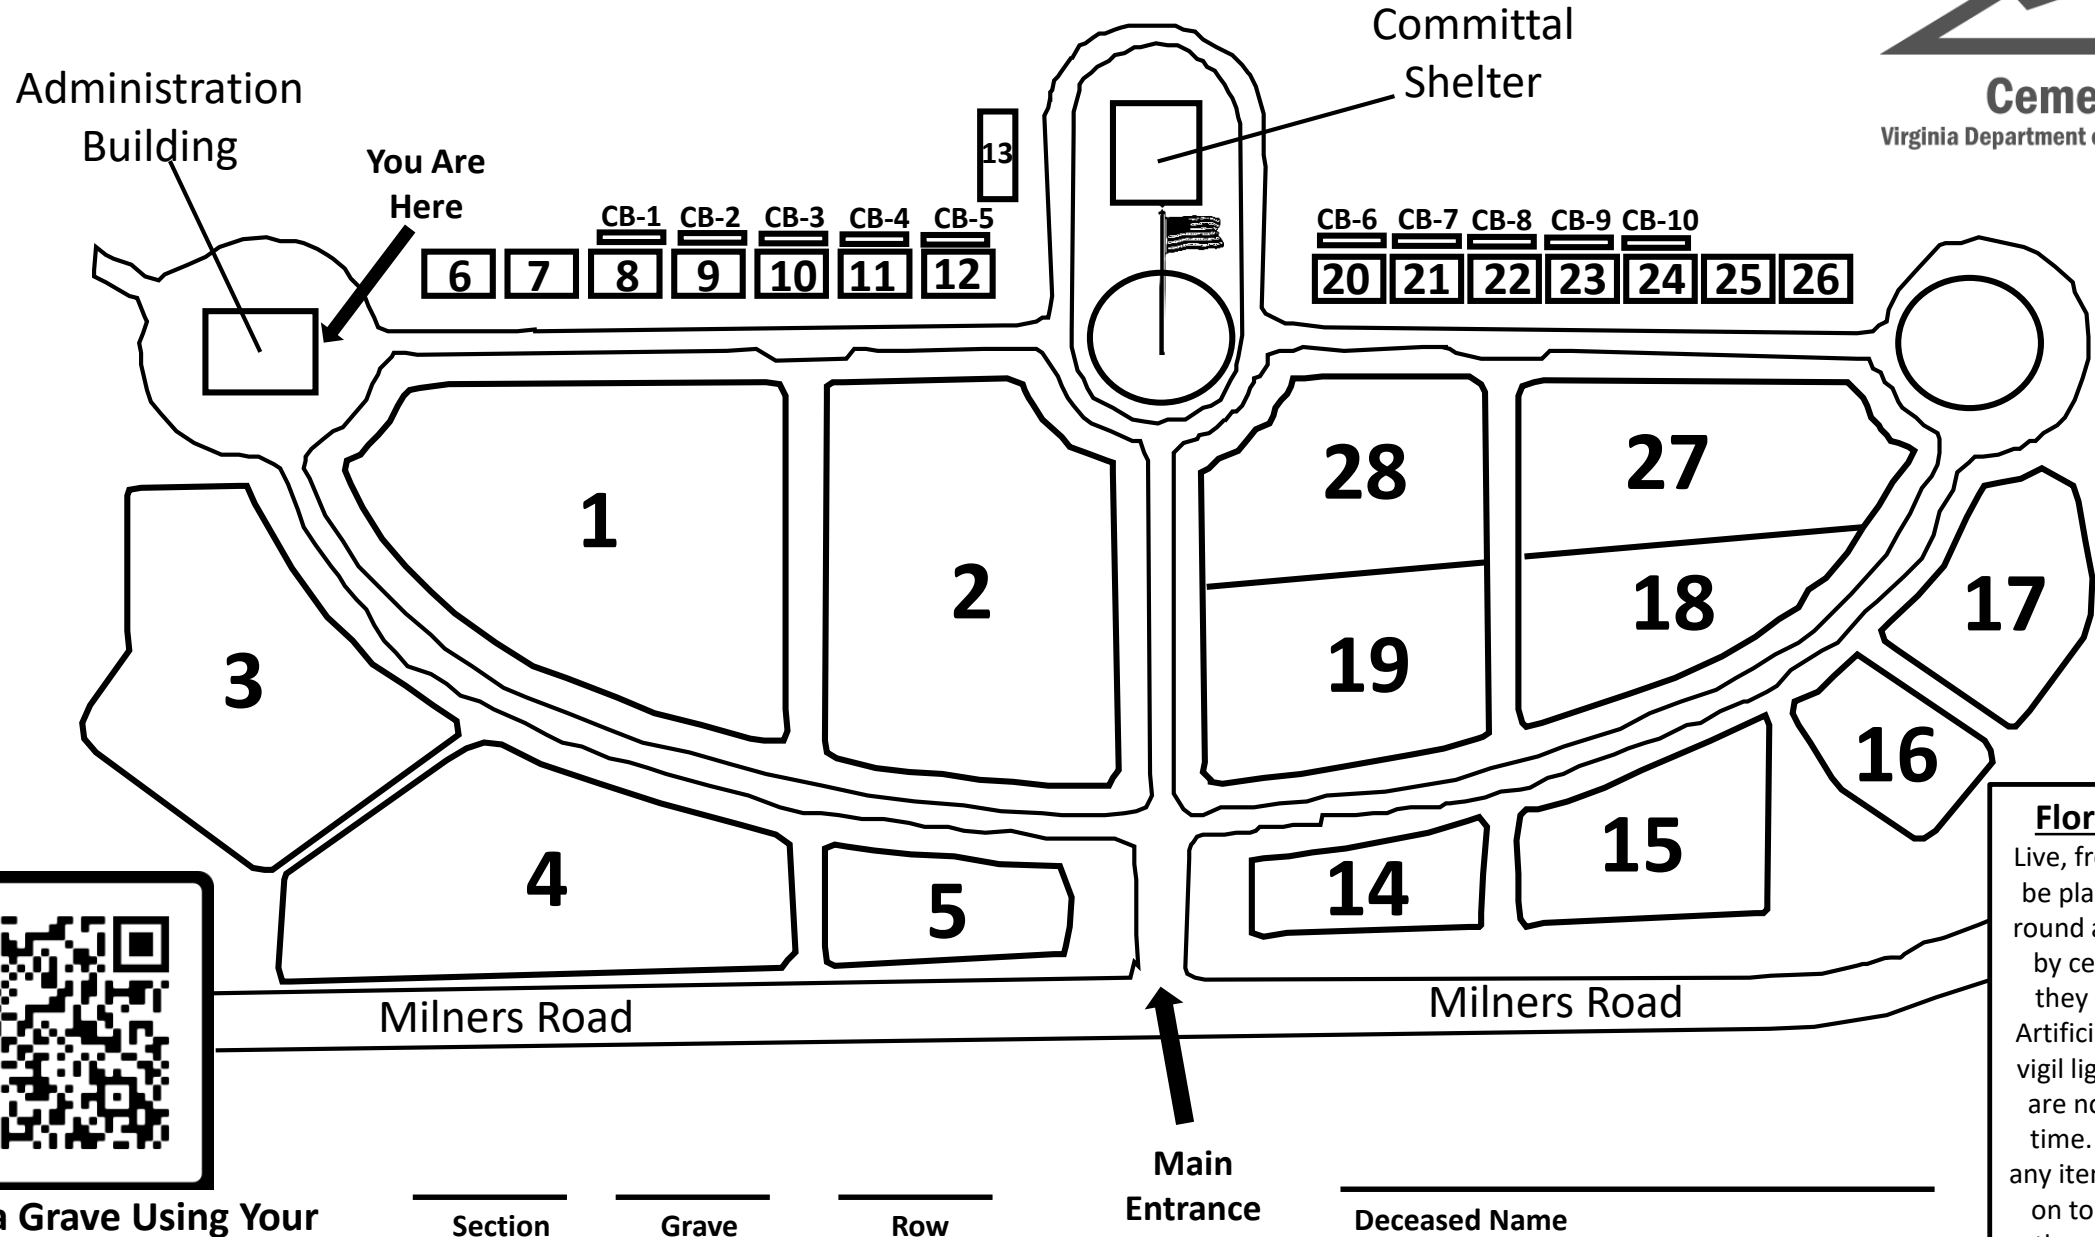

Albert G. Horton, Jr. Memorial Veterans Cemetery

Cemeteries
Virginia Department of Veterans Services

To Locate a Grave Using Your Smartphone Camera

Section Grave Row Main Entrance Deceased Name

Floral Regulations
Live, fresh-cut flowers may be placed on graves year-round and will be removed by cemetery staff when they become unsightly. Artificial flowers, balloons, vigil lights and other items are not permitted at any time. Please do not affix any items to, or place items on top of headstones or the columbarium walls.